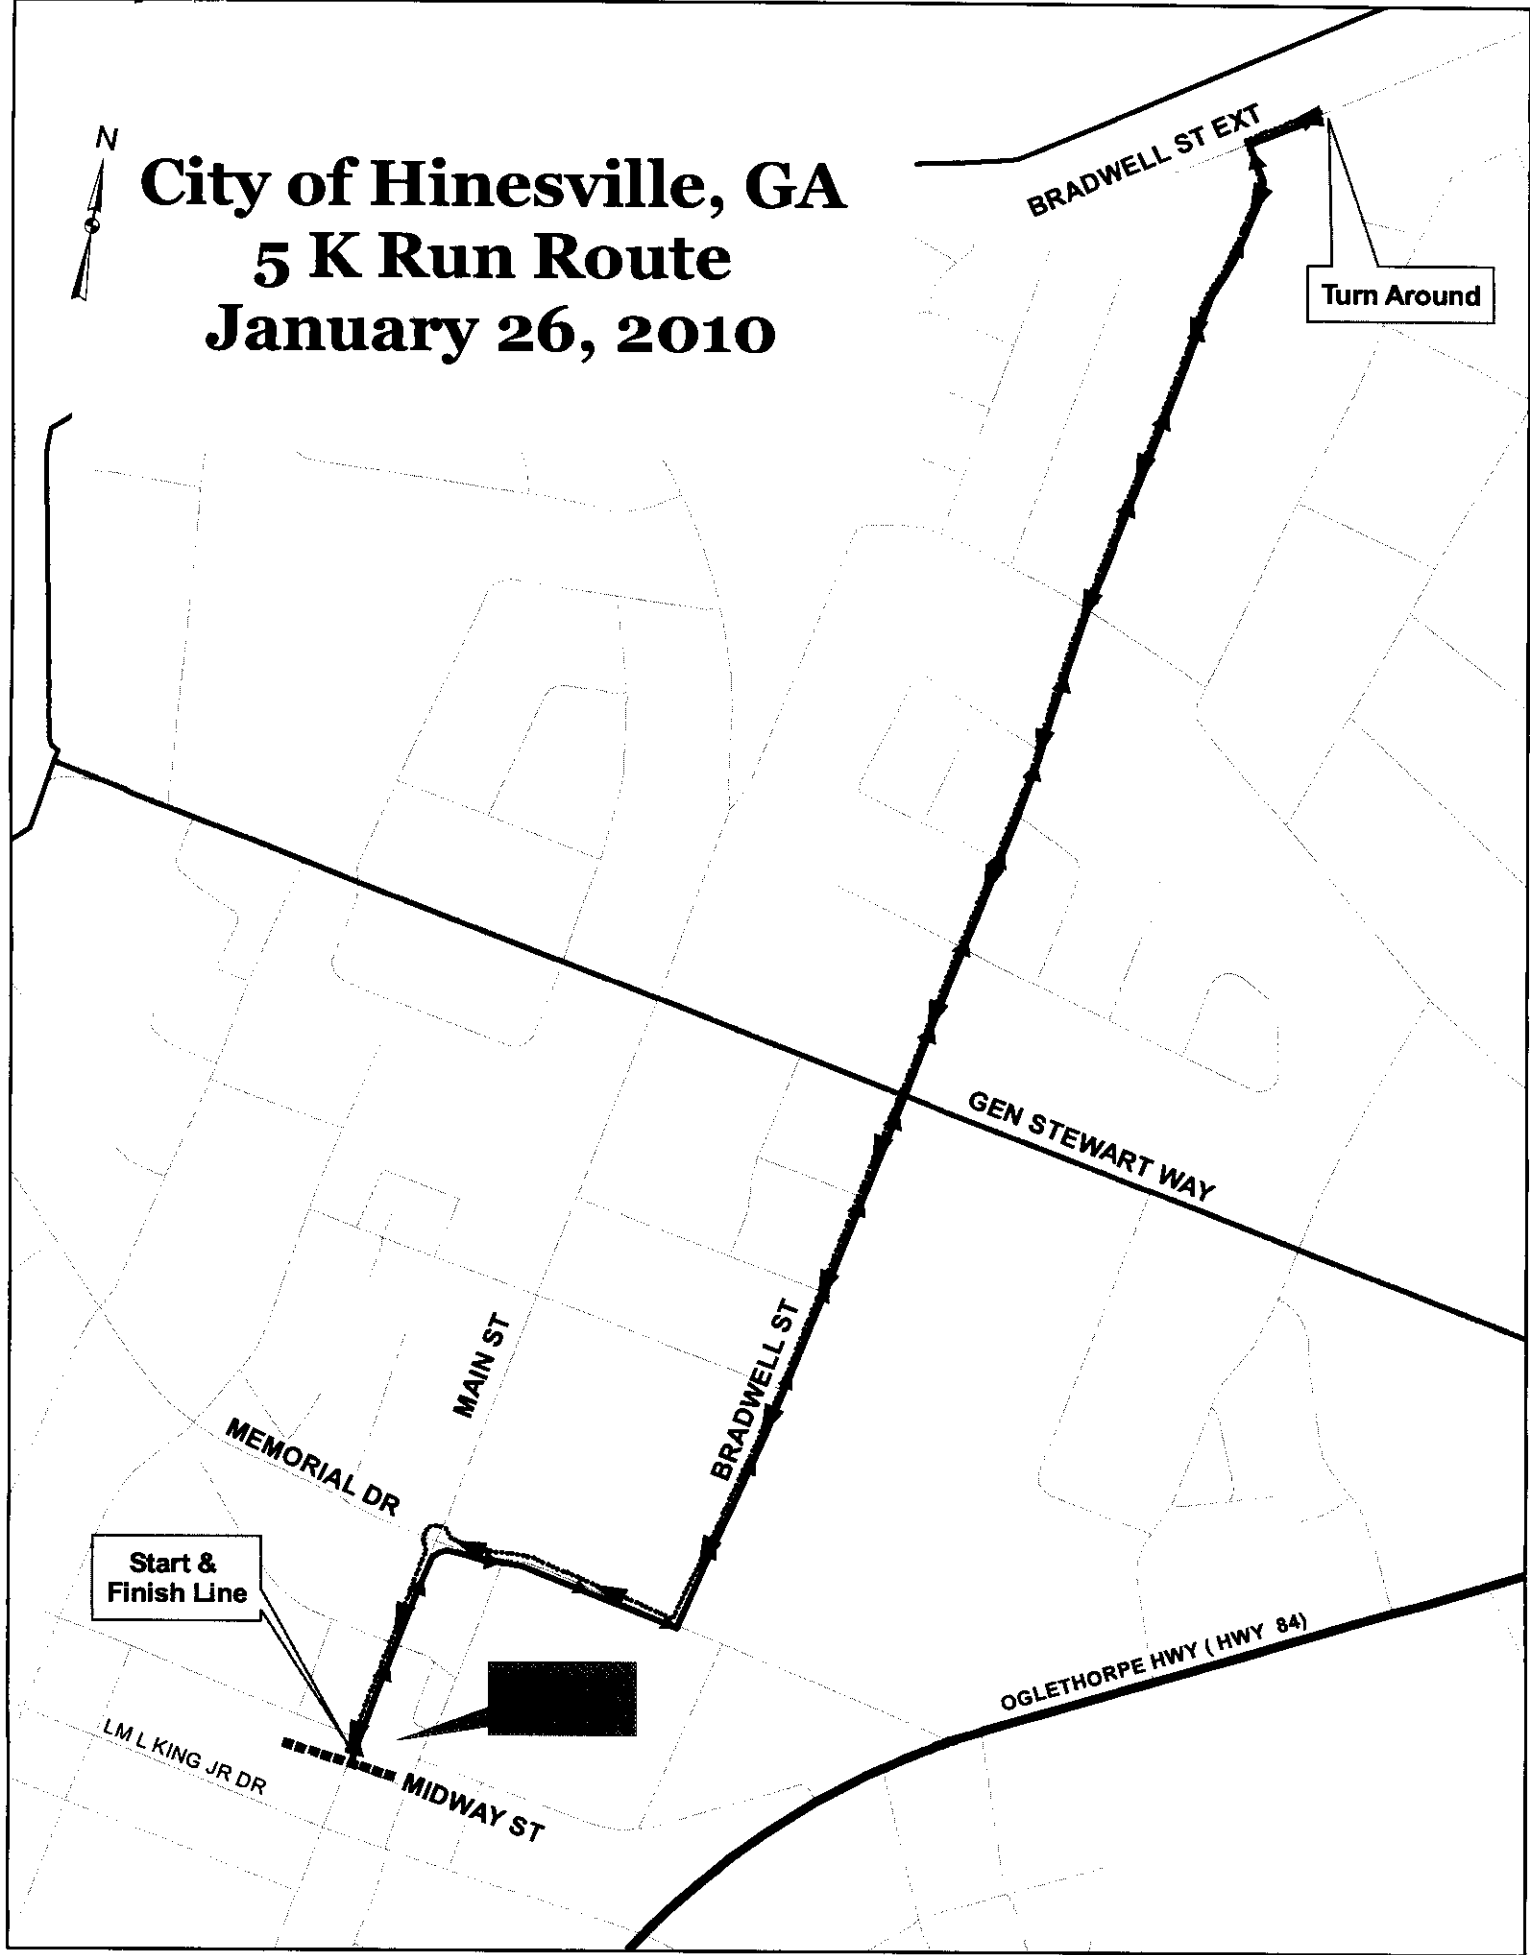

City of Hinesville, GA

5 K Run Route

January 26, 2010

Turn Around

Start & Finish Line

BRADWELL ST EXT

GEN STEWART WAY

BRADWELL ST

MAIN ST

MEMORIAL DR

OGLETHORPE HWY (HWY 84)

LM L KING JR DR

MIDWAY ST